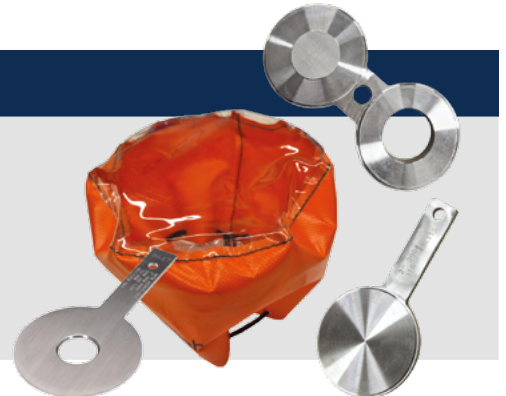

Read more:

www.starline.fi/steekflens